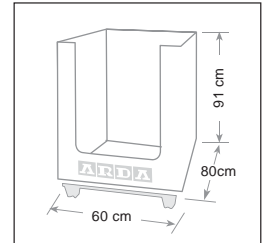

**CASSETTIERE
DRAWER CABINETS**

REF. 15P4PPASPBX

12 pz/pcs Ean 8003438 023452
cassettiere / drawer cabinets PASTEL ref. 15P4PPAS...