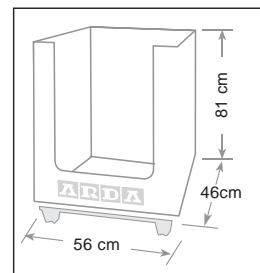

**PALL-BOX SMALL
1/3 PALLET**

**MINI CASSETTIERE
MINI DRAWER CABINETS**

REF. 19P3PPASPBX

20 pz/pcs Ean 8003438 023469
minicassettiere / mini drawers cabinet
PASTEL ref. 19P3PPAS...

REF. 19P3PNPBX

20 pz/pcs Ean 8003438 022516
minicassettiere / mini drawers cabinet
MYDESK ref. 19P3PN...

**VALIGETTE
BRIEFCASE**

REF. 1570002

36 pz/pcs Ean 8003438 027177

valigette grandi / big briefcase
FLUO ref. 0256SOF0000

disponibile anche / available also :

REF. 1570001

60 pz/pcs Ean 8003438 027160

valigette piccole / small briefcase
FLUO ref. 0255SOF0000